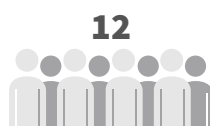

Specifications

Beam

Dry Weight

Max Capacity

Fuel Capacity

Deadrise