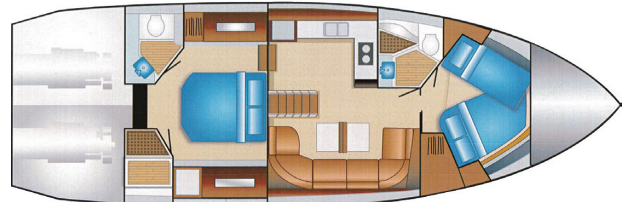

53 SPORT COUPE

Regal 53 Sport Coupe Features and Options

ESCAPE THE ORDINARY

At the highest level of yachting luxury, you find the distinct 53 Sport Coupe and its fine American craftsmanship married with sensible functionality. After all, even the greatest luxury should serve its purpose. A world-class propulsion system launches this yacht with its rich master stateroom and sprawling levels. Customize your yacht and its entire experience to take you wherever you want to go.

Length Overall	53'
Beam	15' 4"
Deadrise	15.5°
Approximate Dry Weight	36,000 Lbs
Maximum Capacity Persons	Yacht Certified
Fuel Capacity	450 Gal
Fresh Water Capacity	100 Gal
Waste Capacity	52 Gal

5 YEAR REGAL WARRANTY

Specifications

53'

15' 4"

Beam

36,000 lbs

Dry Weight

YACHT CERTIFIED

Max Capacity

450 GALLONS

Fuel Capacity

15.5°

Deadrise