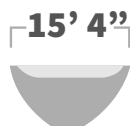

Length Overall	53'
Beam	15' 4"
Deadrise	15.5°
Approximate Dry Weight	36,000 Lbs
Maximum Capacity Persons	Yacht Certified
Fuel Capacity	450 Gal
Fresh Water Capacity	100 Gal
Waste Capacity	52 Gal

5 YEAR REGAL WARRANTY

Specifications

53'

15' 4"

Beam

36,000 lbs

Dry Weight

YACHT CERTIFIED

Max Capacity