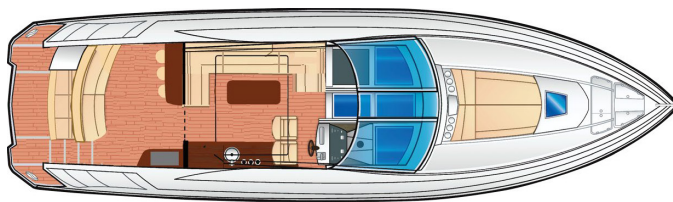

53 SPORT COUPE

Regal 53 Sport Coupe Features and Options

ESCAPE THE ORDINARY

At the highest level of yachting luxury, you find the distinct 53 Sport Coupe and its fine American craftsmanship married with sensible functionality. After all, even the greatest luxury should serve its purpose. A world-class propulsion system launches this yacht with its rich master stateroom and sprawling levels. Customize your yacht and its entire experience to take you wherever you want to go.

Length Overall	53'
Beam	15' 4"
Deadrise	15.5°
Approximate Dry Weight	36,000 Lbs
Maximum Capacity Persons	Yacht Certified
Fuel Capacity	450 Gal
Fresh Water Capacity	100 Gal
Waste Capacity	52 Gal

5 YEAR REGAL WARRANTY

Specifications

53'

15' 4"

Beam

36,000 lbs

Dry Weight

YACHT CERTIFIED

Max Capacity

450 GALLONS

Fuel Capacity

15.5°

Deadrise